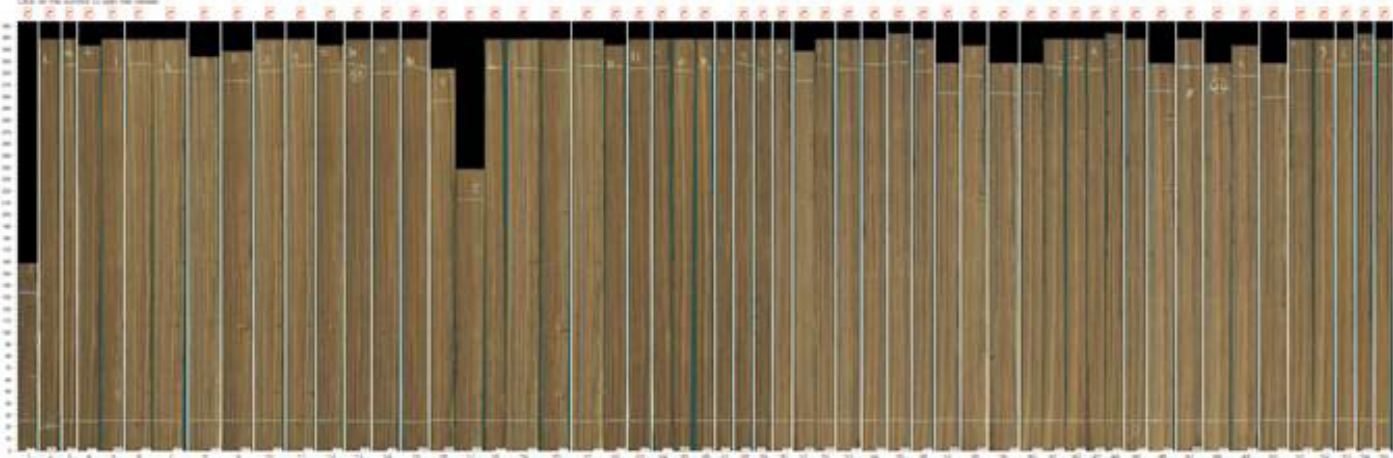

The Veneer-World website allows you to seek through a vast number of wood species (140+), choose the specification and gradings/quality you look for (65 various gradings) and allows you to see the actual updated 12 million m2 veneer stock list – Each log is automatically encoded in the website with its sizes, quality, number of sheets and then each bundle is being photographed through a High Definition camera and uploaded on the website – This new way of buying veneers will save you some trips around the world mostly spent for pre-order inspections.