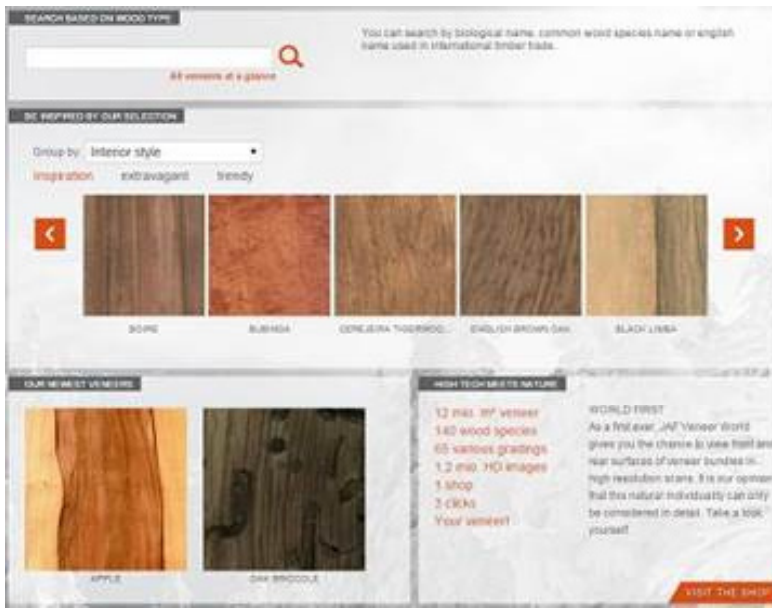

STEP 4: Your desired species is now selected and you are able to see the actual stock (number of logs, details of each log in terms of area and thickness) – You are also able to restrict your search by selecting your length, quality, structure desired specifications – Kindly click on a log that fits your requirements.

STEP 5: You are now seeing the full log's bundles pictures and more information about that log. Kindly select a bundle that would fit your grain/size requirements.

STEP 6: The HD picture of that specific bundle is now accessible – feel free to navigate by scrolling up and down. More detailed information about the bundle are explained above the picture like the number of sheet, area etc