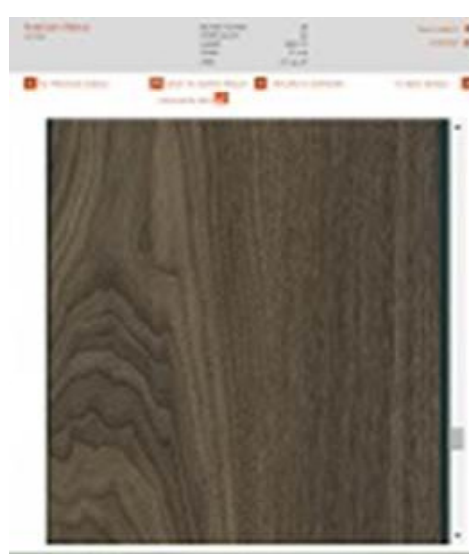

STEP 6: The HD picture of that specific bundle is now accessible – feel free to navigate by scrolling up and down. More detailed information about the bundle are explained above the picture like the number of sheet, area etc