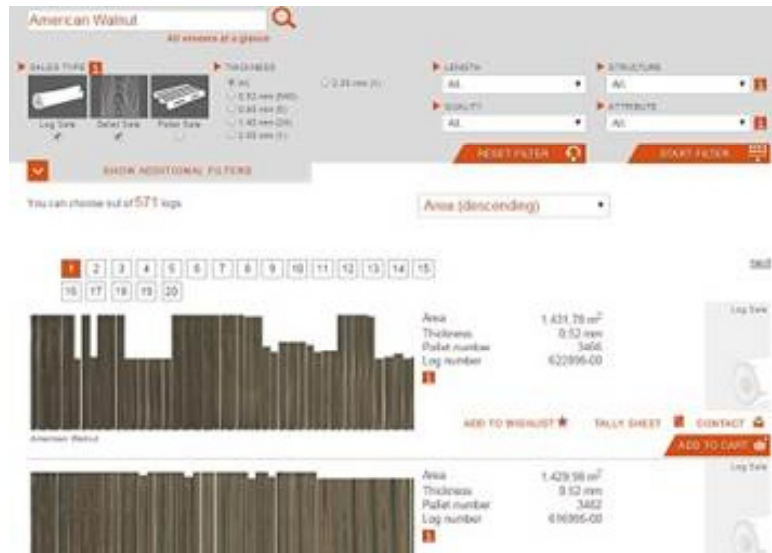

Here are the easy steps that need to be followed in order for you to send us an inquiry, after which we would send you a formal price quotation – **Kindly see attached the Steps Screen Capture –**

STEP 1: Kindly go to your favorite internet browser and search for www.veneer-world.com and please either select B2B (Business to Business) or B2C (Business to Customer) - click Log-In

STEP 4: Your desired species is now selected and you are able to see the actual stock (number of logs, details of each log in terms of area and thickness) – You are also able to restrict your search by selecting your length, quality, structure desired specifications – Kindly click on a log that fits your requirements.

STEP 5: You are now seeing the full log's bundles pictures and more information about that log. Kindly select a bundle that would fit your grain/size requirements.

STEP 6: The HD picture of that specific bundle is now accessible – feel free to navigate by scrolling up and down. More detailed information about the bundle are explained above the picture like the number of sheet, area etc